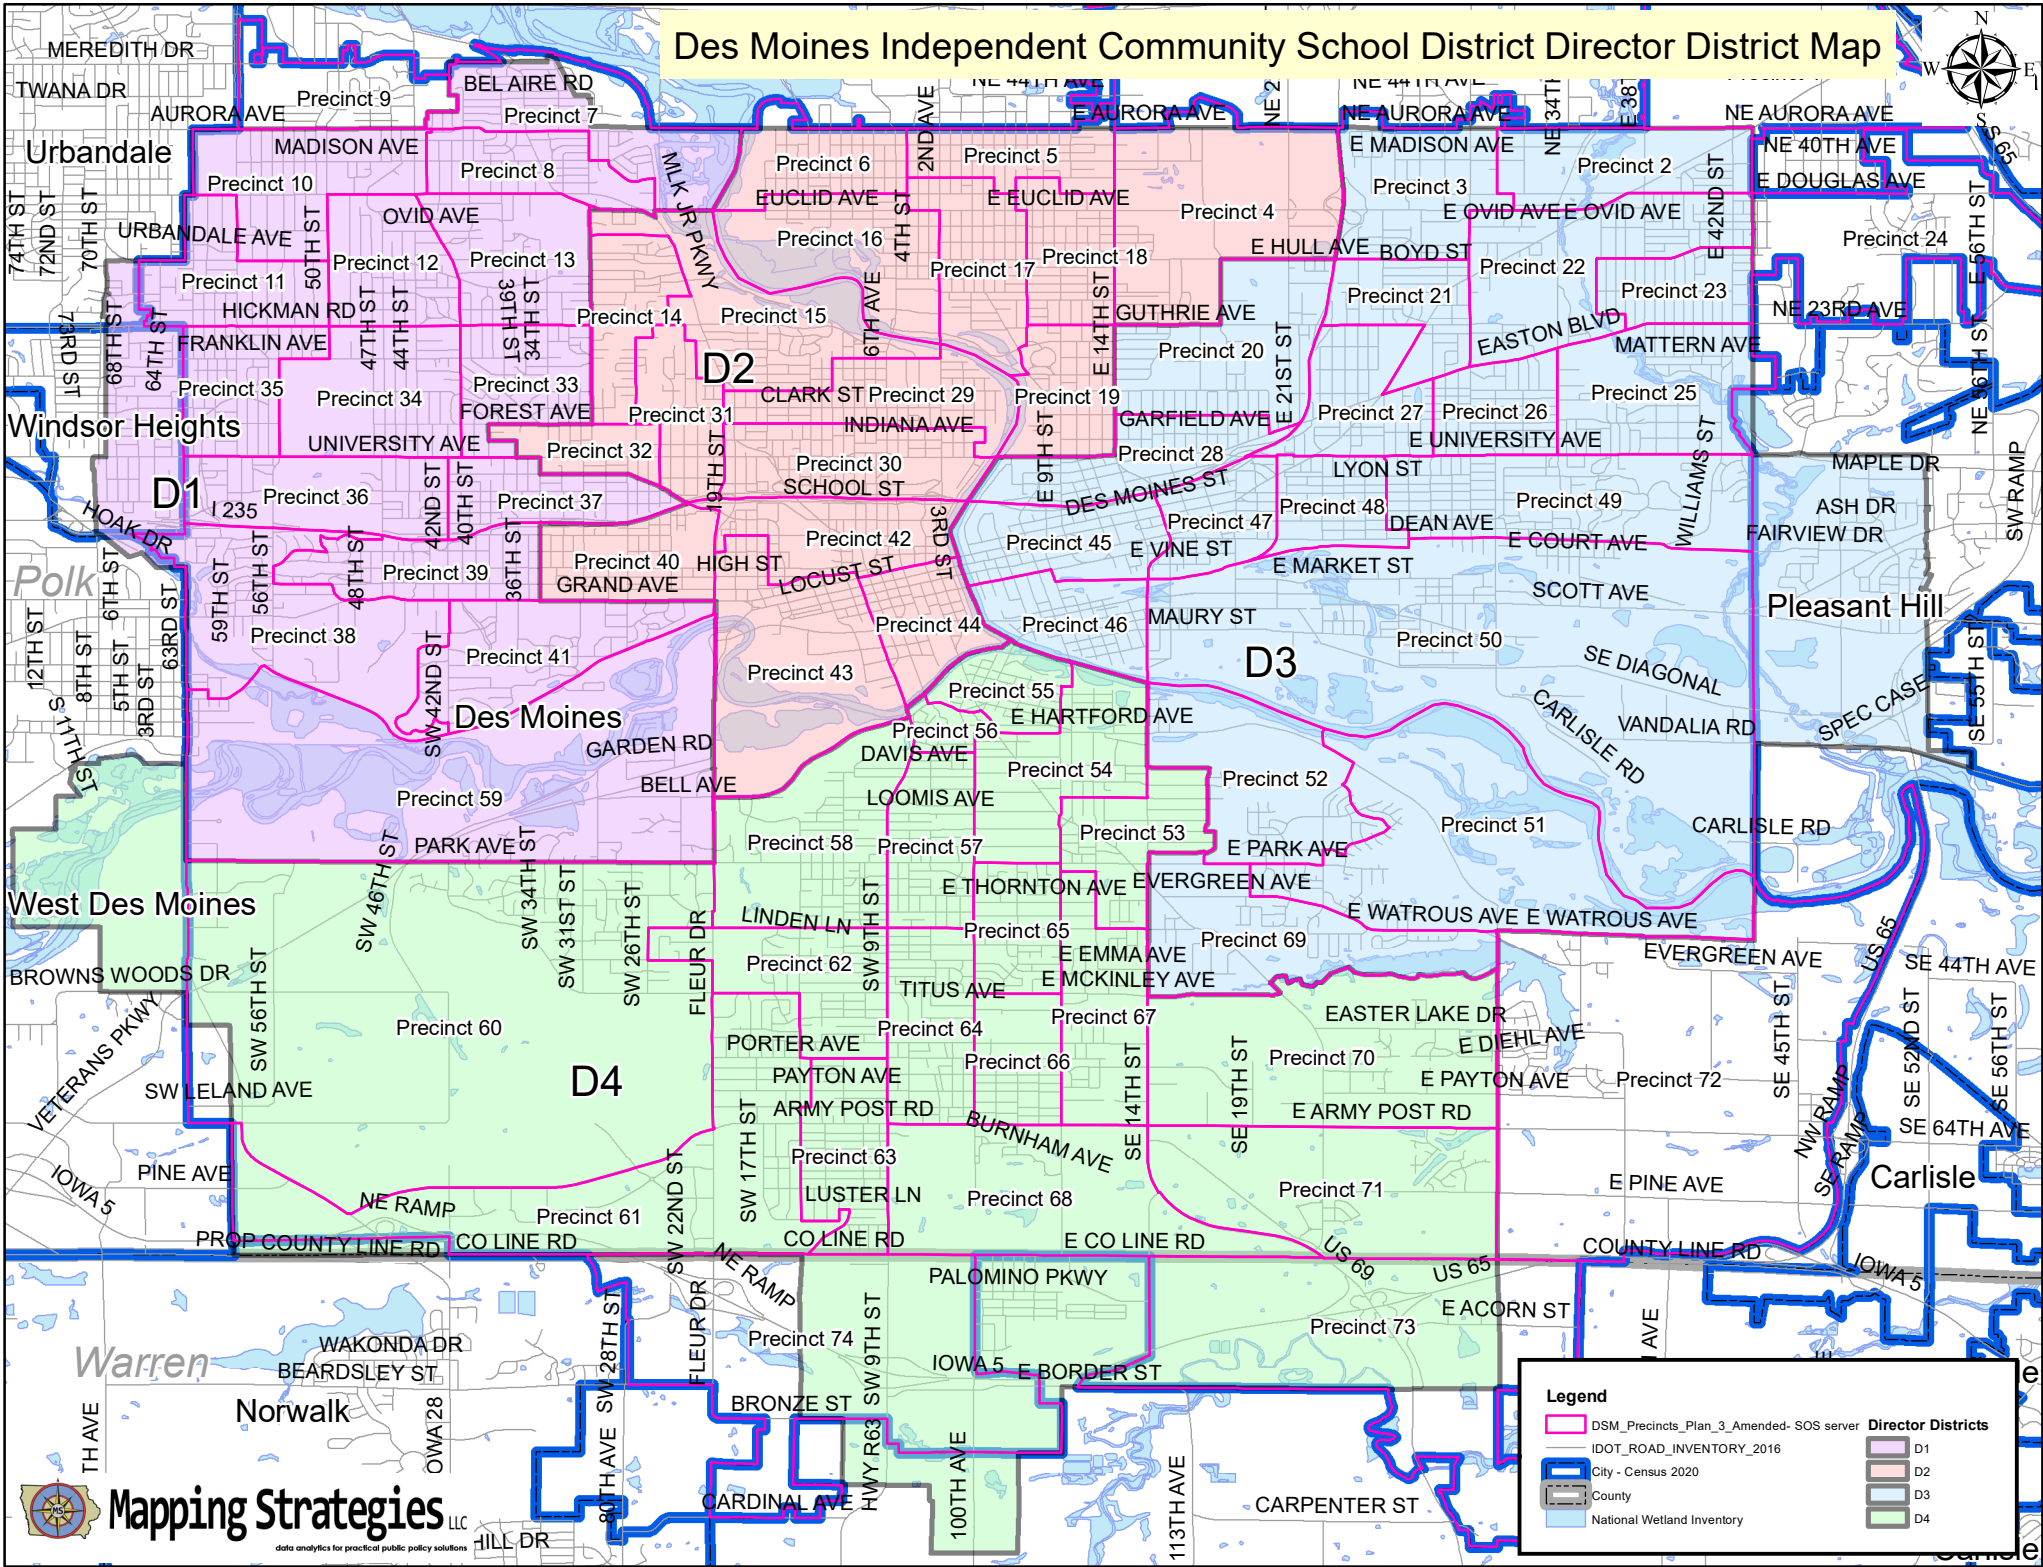

# Des Moines Independent Community School District Director District Map

**Legend**

- DSM\_Precincts\_Plan\_3\_Amended- SOS server
- IDOT\_ROAD\_INVENTORY\_2016
- City - Census 2020
- County
- National Wetland Inventory

**Director Districts**

- D1
- D2
- D3
- D4