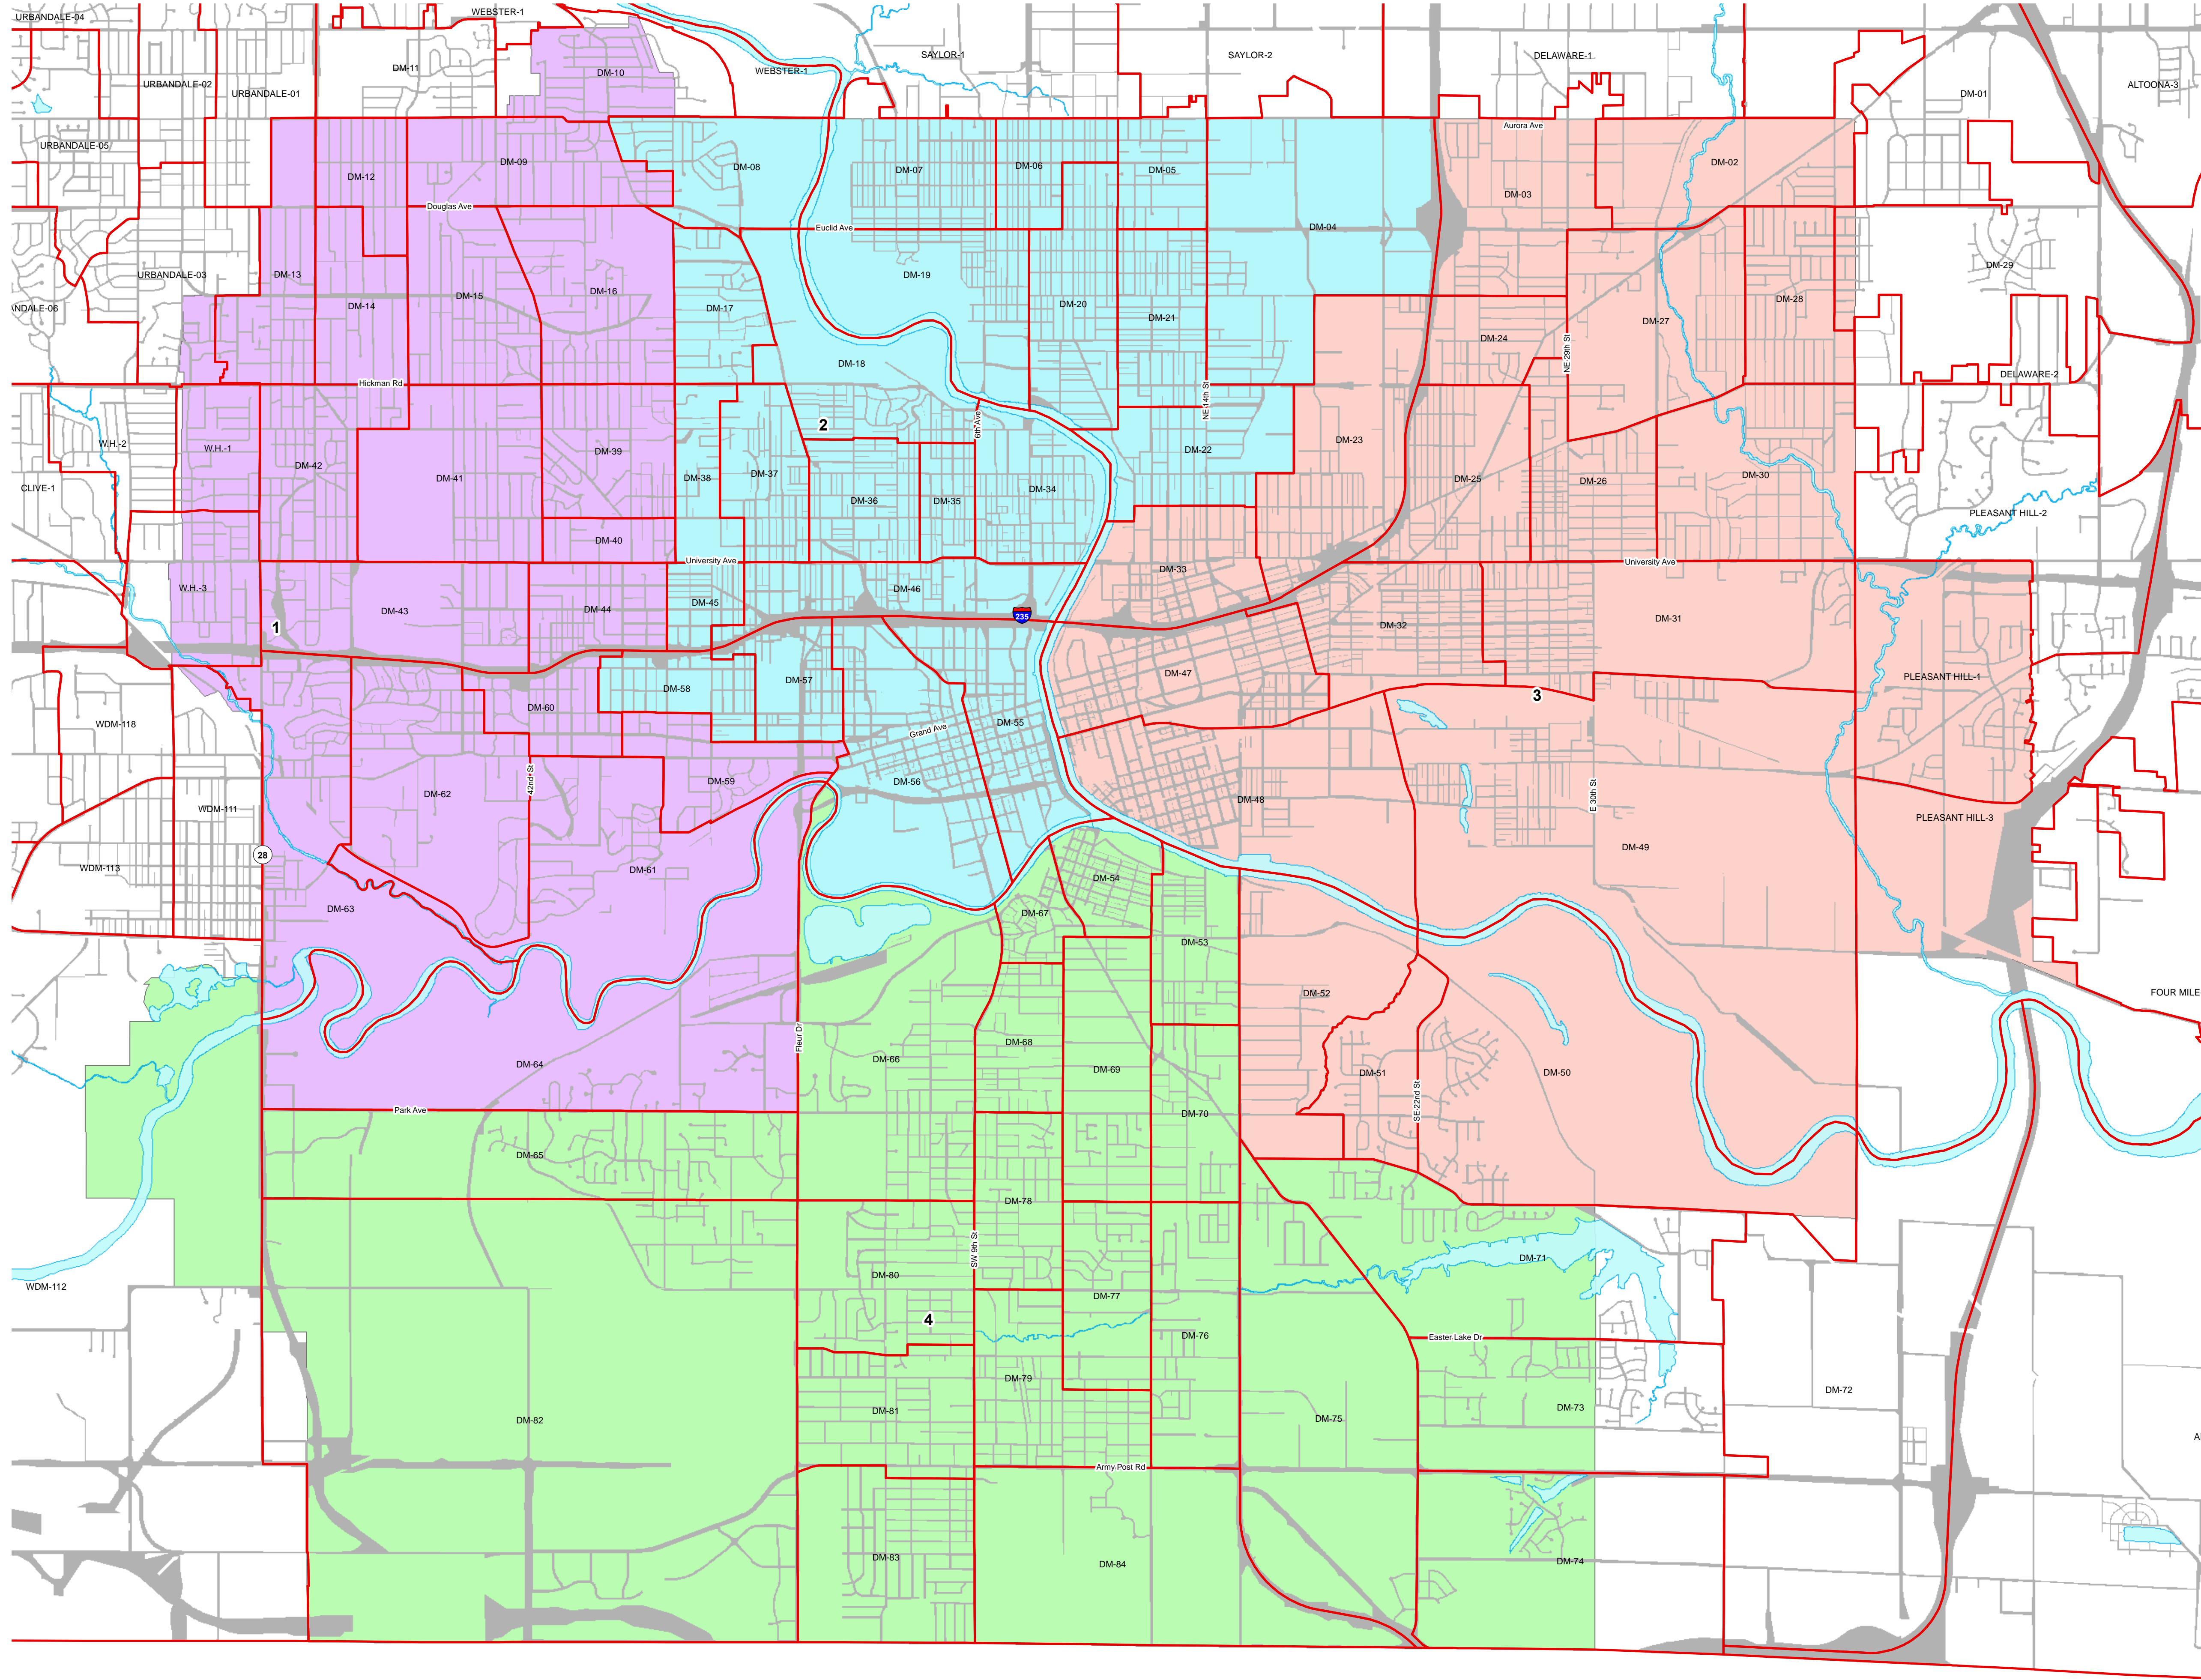

Des Moines School Director Districts in Polk County

Legend

- Polk County PCTs
- Water
- Roads
- DSM_SCH_DIR**
- SCHDIR**
- 1
- 2
- 3
- 4