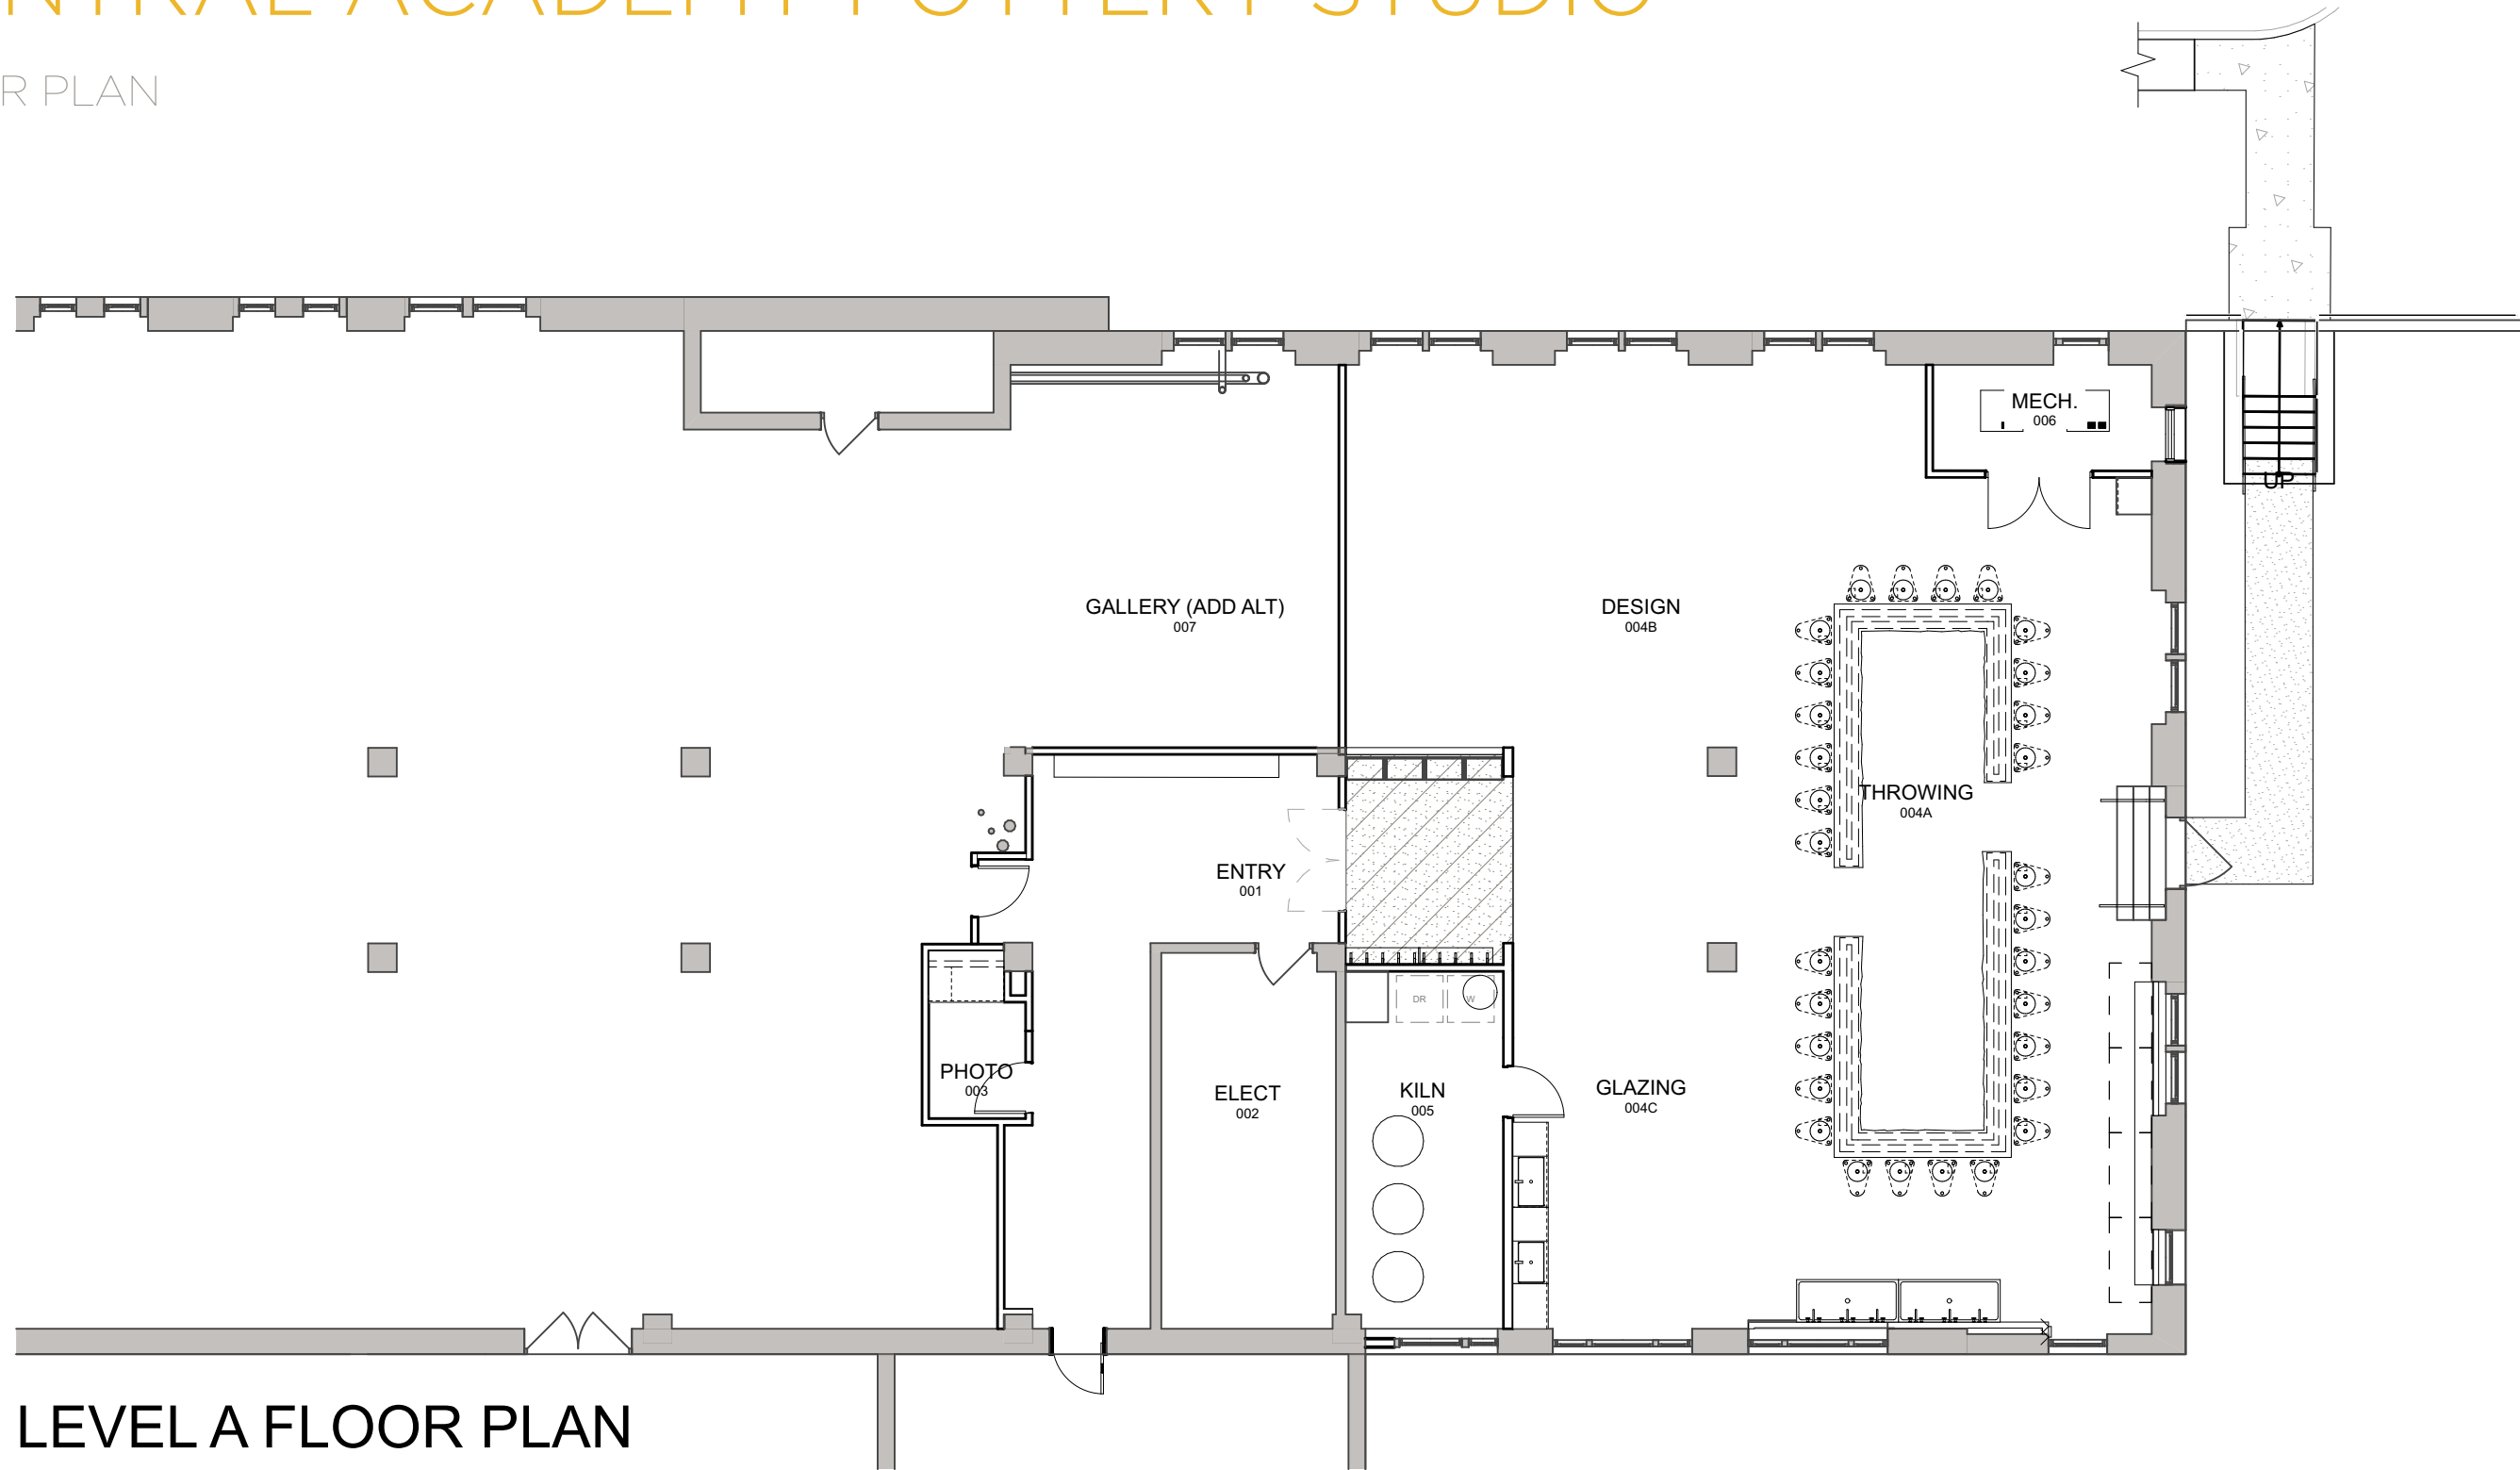

CENTRAL ACADEMY POTTERY STUDIO

FLOOR PLAN

LEVEL A FLOOR PLAN

SCALE: 3/32" = 1'-0"