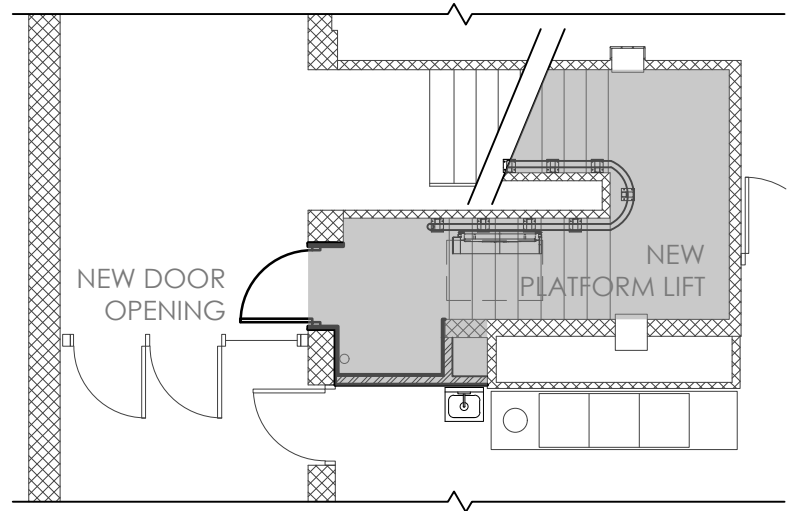

NURSE OFFICE

PLATFORM LIFT

HARDING MIDDLE SCHOOL - FLOOR PLAN

SCALE: 1/64" = 1'-0"

COPYRIGHT 2019 STUDIO MELEE

NURSE OFFICE

PLATFORM LIFT
1ST FLOOR

PLATFORM LIFT
BASEMENT

HARDING MIDDLE SCHOOL

SCALE: 1/8" = 1'-0"

COPYRIGHT 2019 STUDIO MELEE