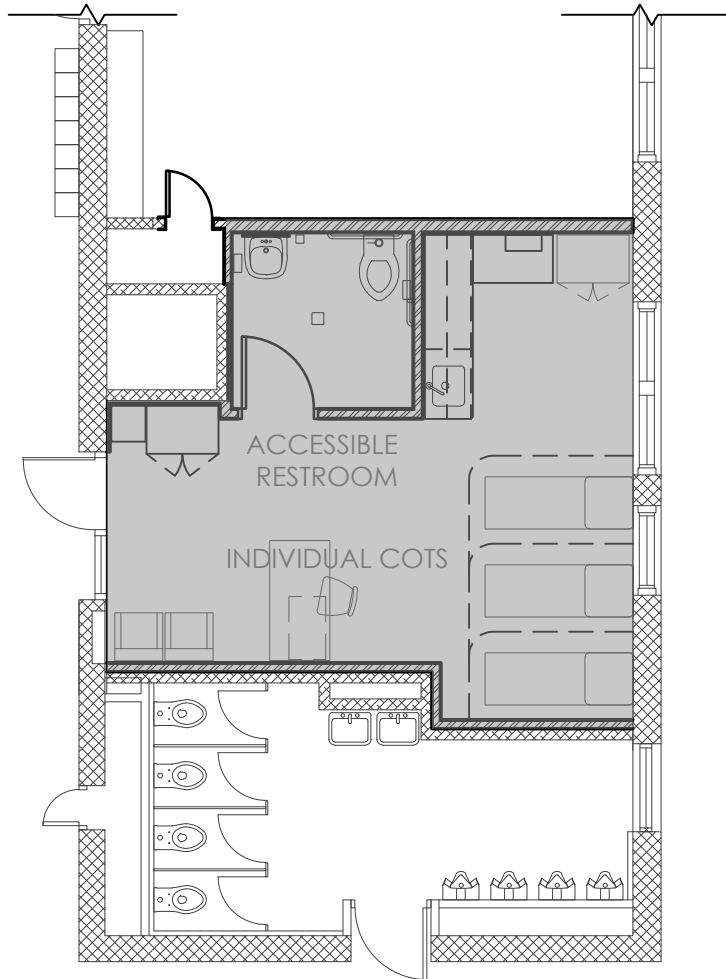

NURSE OFFICE

PLATFORM LIFT

HARDING MIDDLE SCHOOL - FLOOR PLAN

SCALE: 1/64" = 1'-0"

COPYRIGHT 2019 STUDIO MELEE

NURSE OFFICE

PLATFORM LIFT
1ST FLOOR

PLATFORM LIFT
BASEMENT

HARDING MIDDLE SCHOOL

SCALE: 1/8" = 1'-0"

COPYRIGHT 2019 STUDIO MELEE